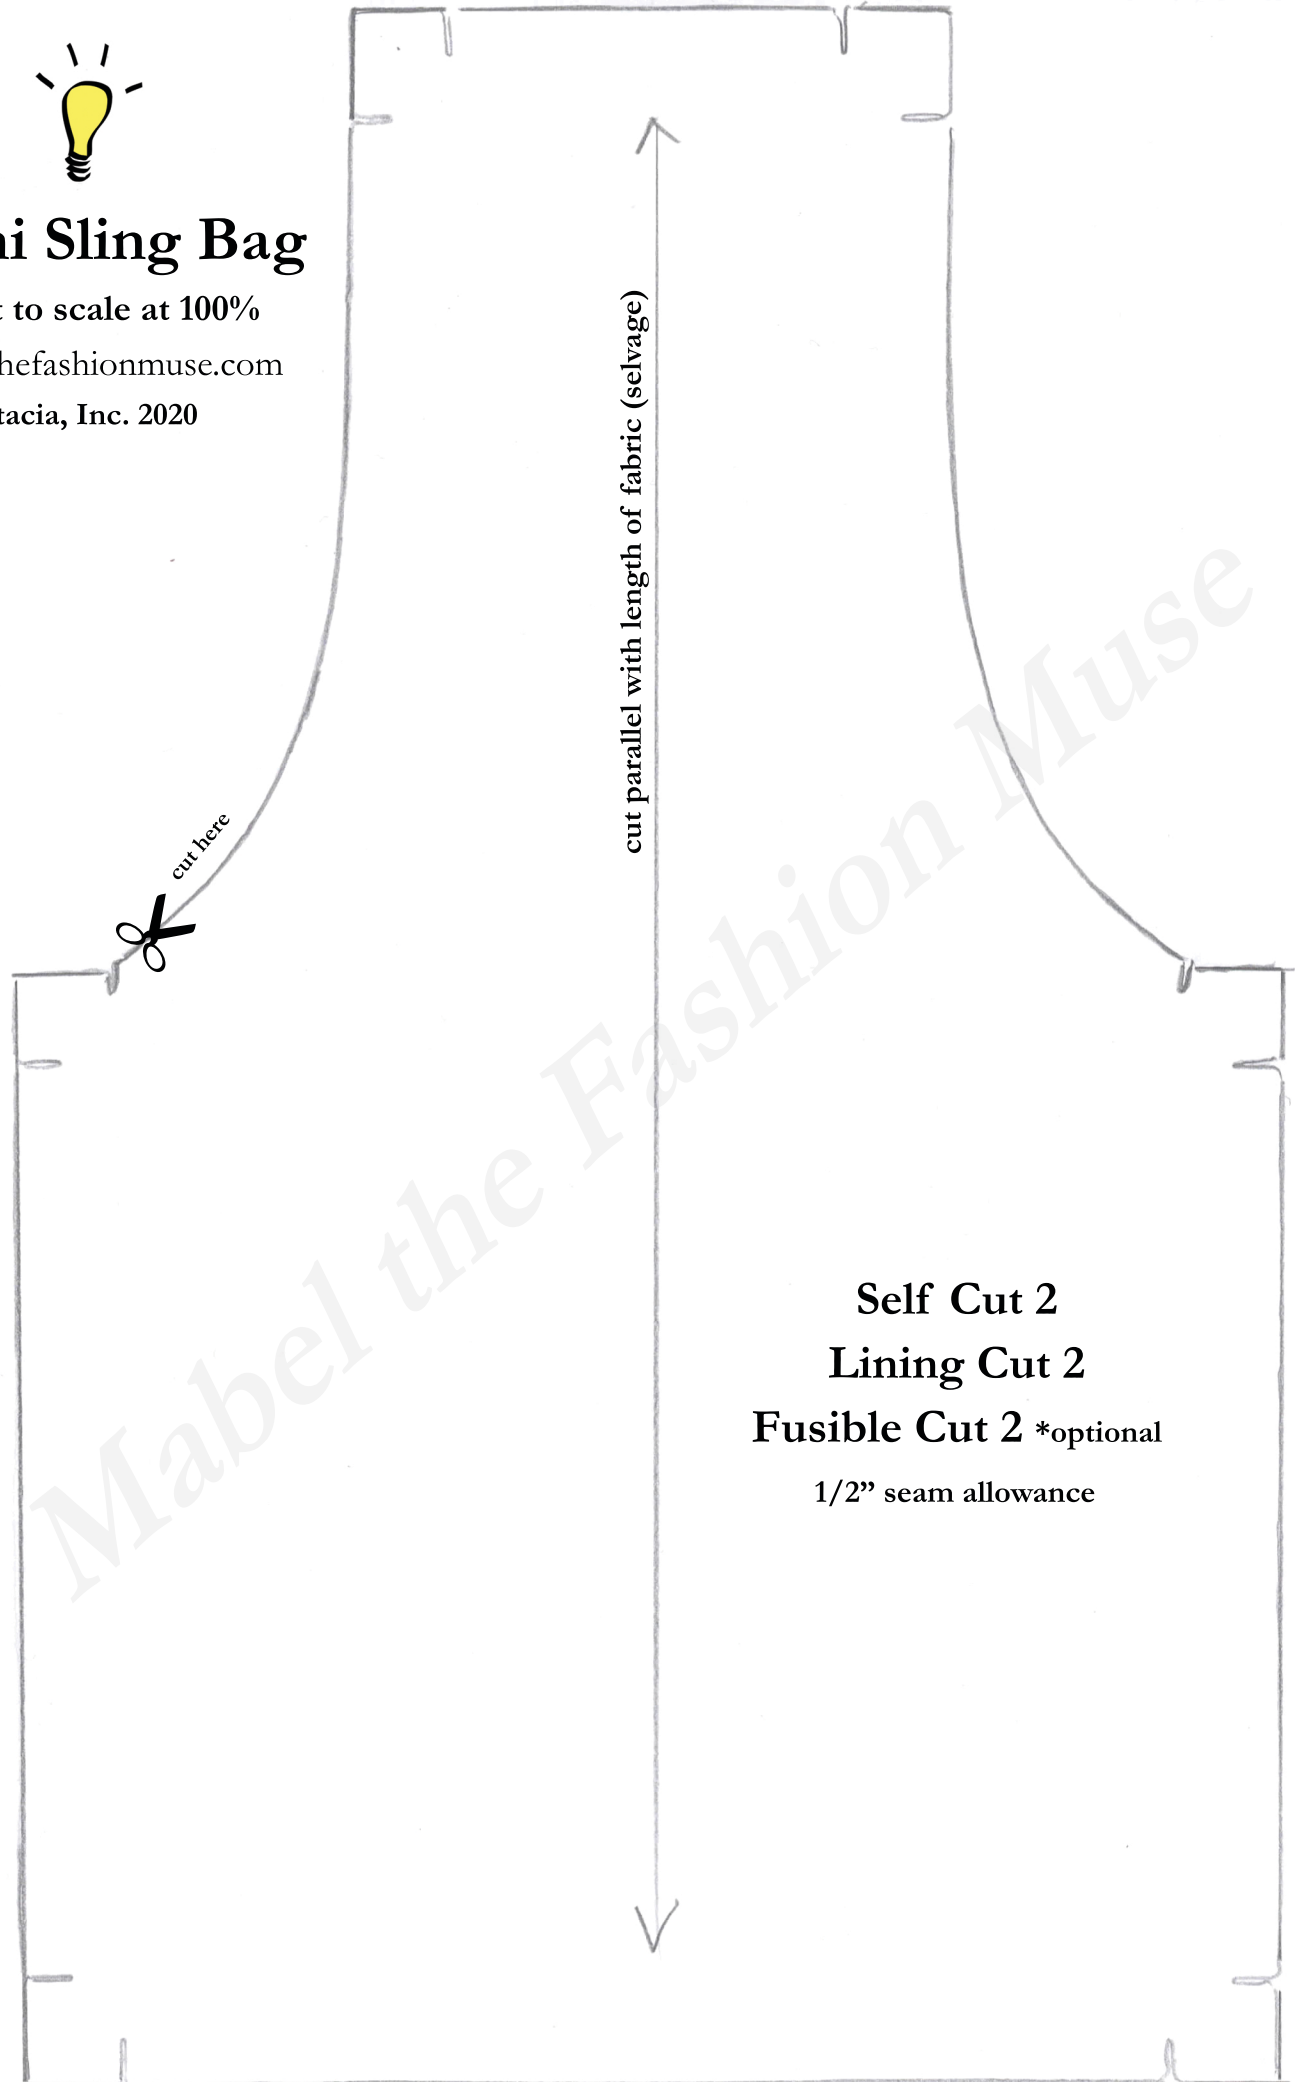

# Mini Sling Bag

\*print to scale at 100%

mabelthefashionmuse.com

© Stacia, Inc. 2020

**Self Cut 2**

**Lining Cut 2**

**Fusible Cut 2 \*optional**

1/2" seam allowance